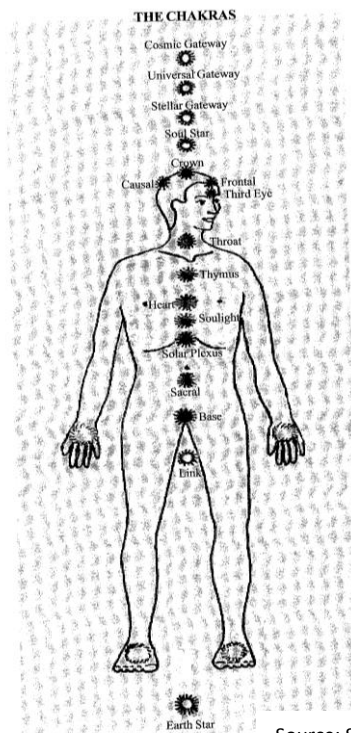

Additional Chakras

By Rebecca Brown

Activating and working with these additional chakras is essential as the earth shifts into a new age.

From working with many clients, and channelling each session, the information about the additional chakras has come to me by various sources, all divinely timed of course!

Diana Cooper says – “Opening the 12 (or additional) chakras is essential for the journey of ascension and enlightenment. It is basic preparation for 2012 so that you will be ready for the high energy coming in at that time.”

Please enjoy the following notes and start to incorporate these chakras into your sessions. Follow your own guidance and don't be worried about right or wrong!